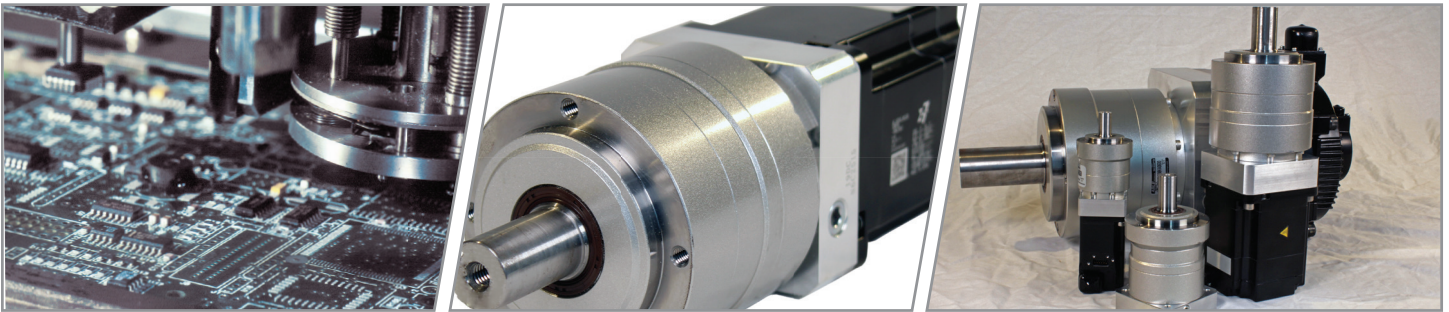

YASKAWA

ATTENTION GEARHEADS

Are you into the nuts and bolts of automation power and precision?

Here's something new to get enthused about: every Yaskawa servo motor is now available with a perfectly matched gearhead. Enjoy Yaskawa servo speed and precision at torque ratios never seen before. Better still, each gearhead is precisely attached to its specific servo motor at our Illinois factory to assure decades of trouble free operation.