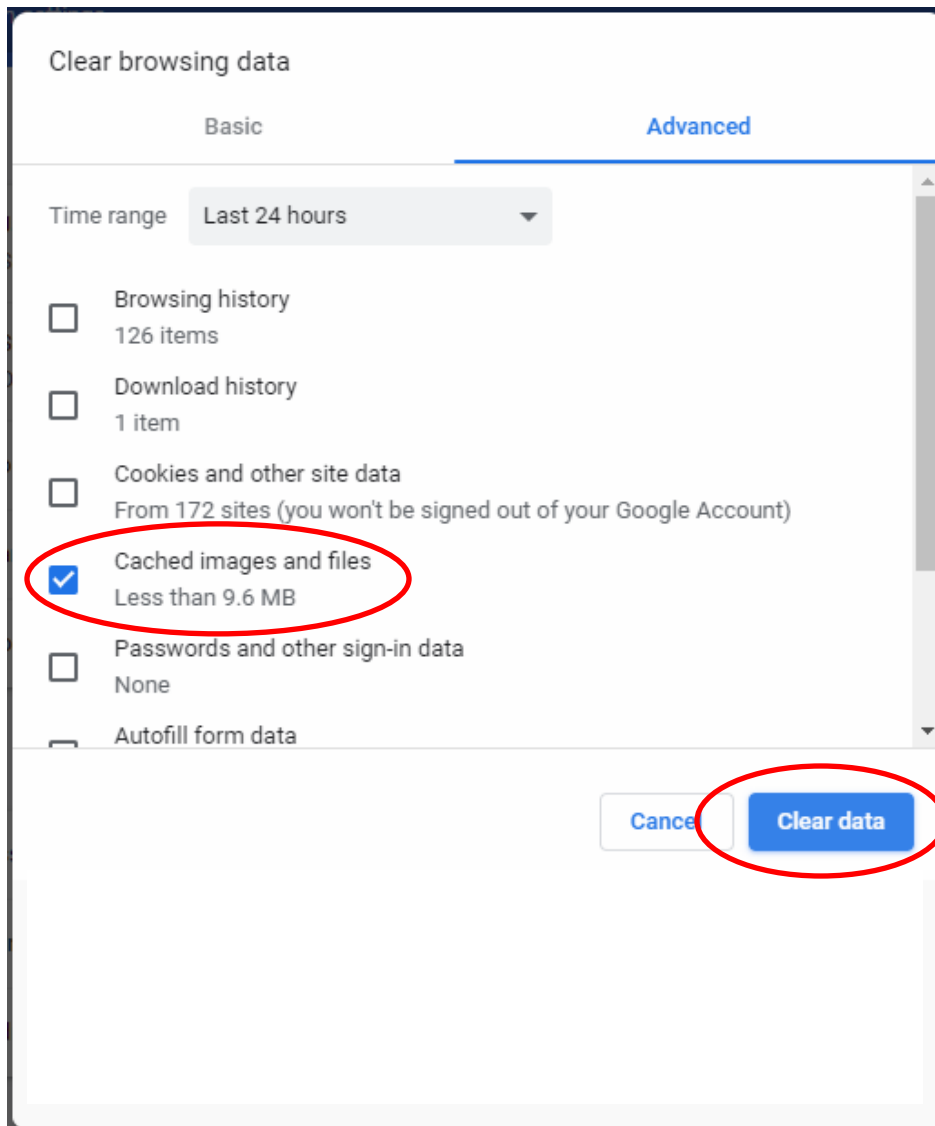

Title: How is the normal web page displayed when “This web UI requires a modern browser. ... ” message is displayed in a Chrome browser?

Product(s): MP2600iec, MP3200iec, MP3300iec, and Sigma-7Siec

Doc. No. CNT-718T1Z

In the Clear browsing data dialog select Cached images and files and press the Clear data button.

Click on refresh and the normal web page is displayed.