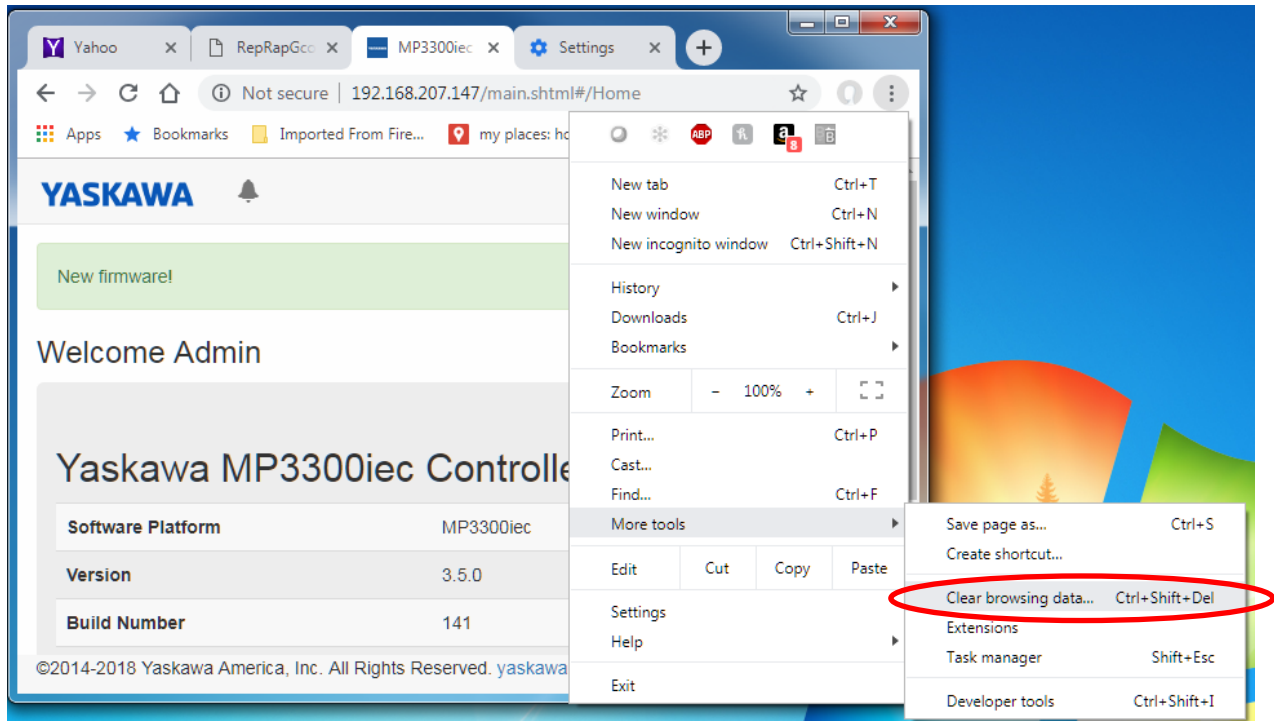

Title: How is the normal web page displayed when “This web UI requires a modern browser. ... ” message is displayed in a Chrome browser?

Product(s): MP2600iec, MP3200iec, MP3300iec, and Sigma-7Siec

Doc. No. CNT-718T1Z

If the browser is not in incognito mode Use the menu (the 3 dots at the upper right) to select More tools and then Clear browsing data, or use Ctrl+Shift+Del.