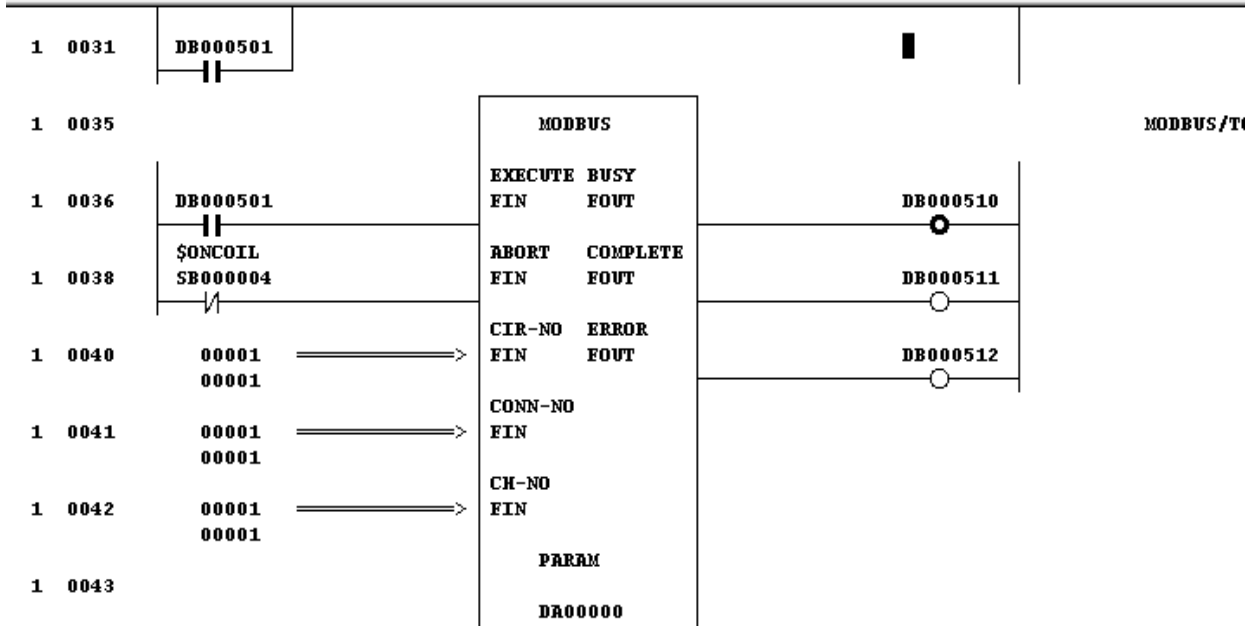

PT#: 3 UT#: 1 CPU#: 1

```

Microsoft Windows [Version 4.0.9506]
(c) Copyright 1985-1996 Microsoft Corp.

C:\>PING 192.168.1.200

Pinging 192.168.1.200 with 32 bytes of data:

Reply from 192.168.1.200: bytes=32 time=20ms TTL=15
Reply from 192.168.1.200: bytes=32 time<10ms TTL=15
Reply from 192.168.1.200: bytes=32 time<10ms TTL=15
Reply from 192.168.1.200: bytes=32 time<10ms TTL=15

C:\>
    
```

This indicates the SMC3010 IP address

This indicates the PCs IP address

Register List

File(E) ViewMode(M) Show(Y) Window(W) Help(H)

DEC HEX BIN LONG FLO RT ASC II ?

MP920 ETHTEST\CPU1 MP920 Online Local

PT#: 3 UT#: 1 CPU#: 1

Register No. ML00004 /DWG = /D = 008 /TYPE = LONG Controller

ML00004 = 00012345678	ML00006 = 00000000000	ML00008 = 0000000
ML00012 = 00000000000	ML00014 = 00000000000	ML00016 = 0000000

MP920 ETHTEST\CPU1 MP920 Online Local

PT#: 3 UT#: 1 CPU#: 1

Register No. Mw00000 /DWG = /D = 008 /TYPE = DEC Controller

Mw00000 = 000001	Mw00001 = 000005	Mw00002 = 000069
Mw00004 = 024910	Mw00005 = 000188	Mw00006 = 000000