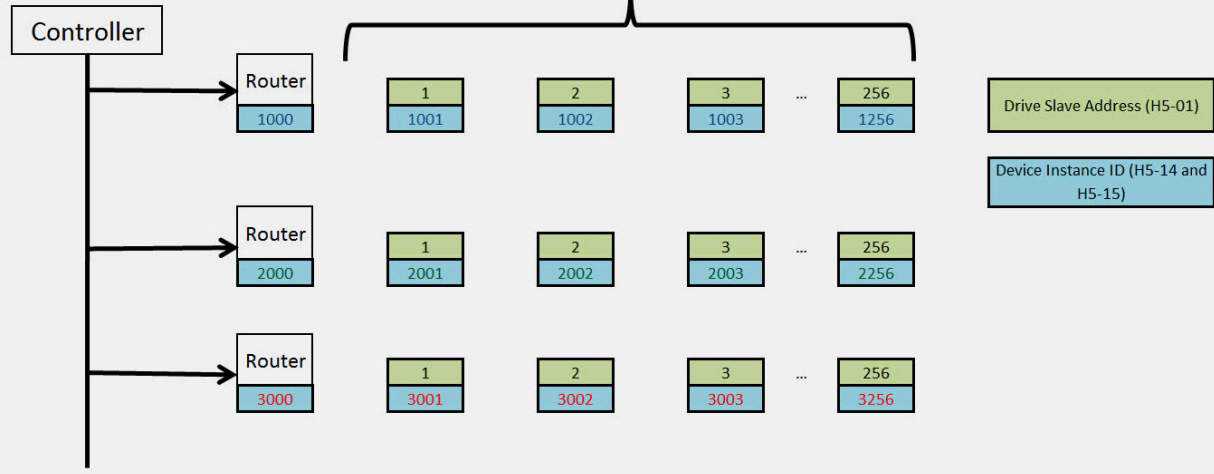

Master-Slave/Token Pass (MSTP)

Object Identifier

H5-15

H5-14