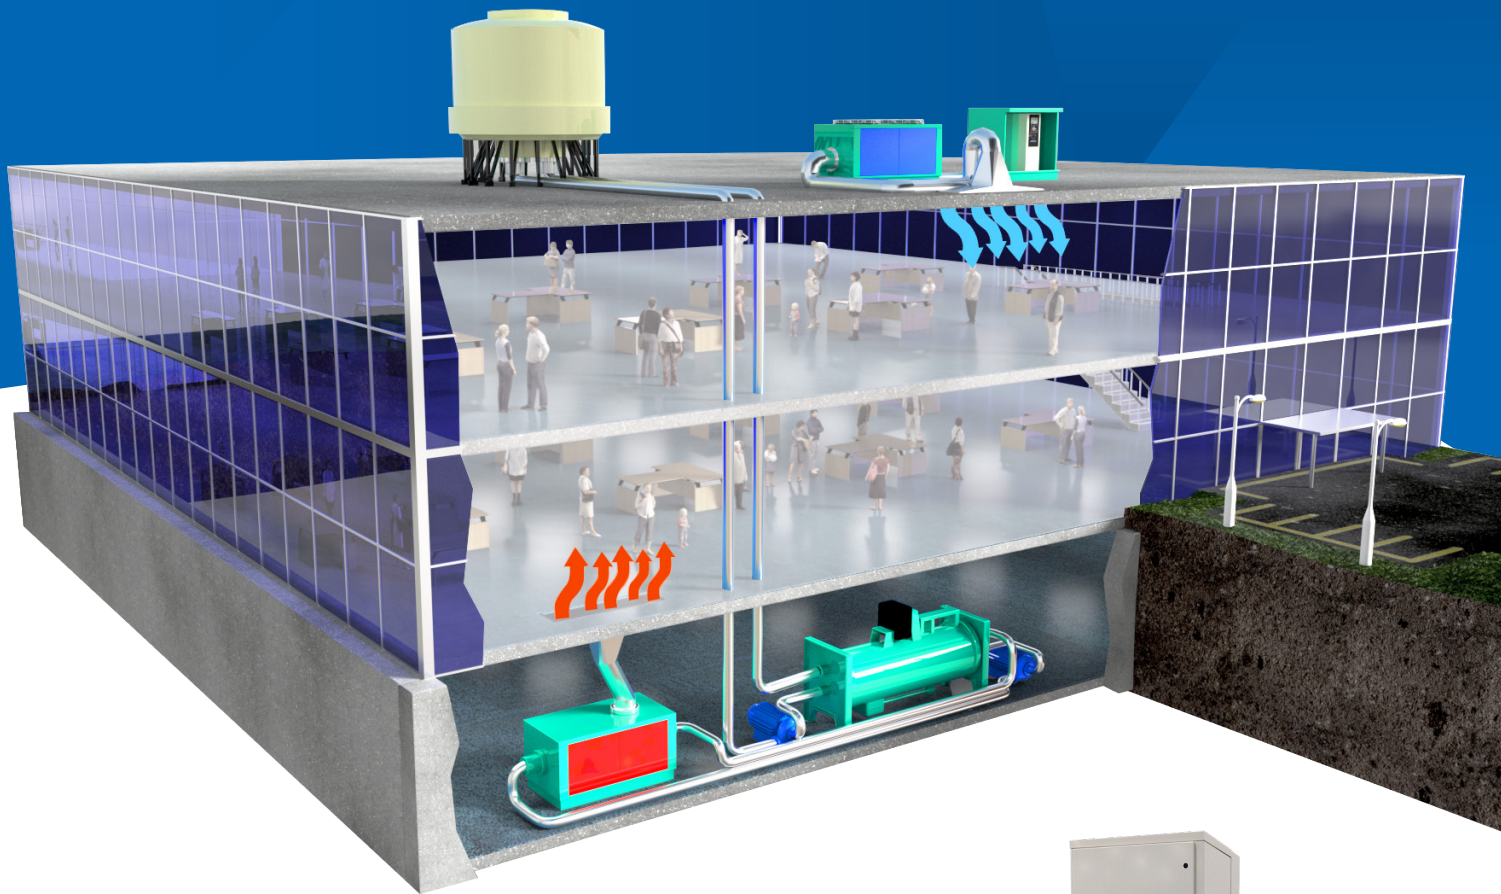

YASKAWA

Uncomplicate Your Day

Control Your HVAC System With Yaskawa Drives

Controlling comfort throughout a facility presents unique challenges. Make your complicated day simple by using Yaskawa variable frequency drives for reliable, consistent performance.

Whether you are looking at a new project or a retrofit, consider Yaskawa drives. Our Z1000 and Z1000U Matrix drives are designed specifically for your HVAC applications and deliver simplicity, efficiency, and low harmonics at all loads to meet your specific needs.