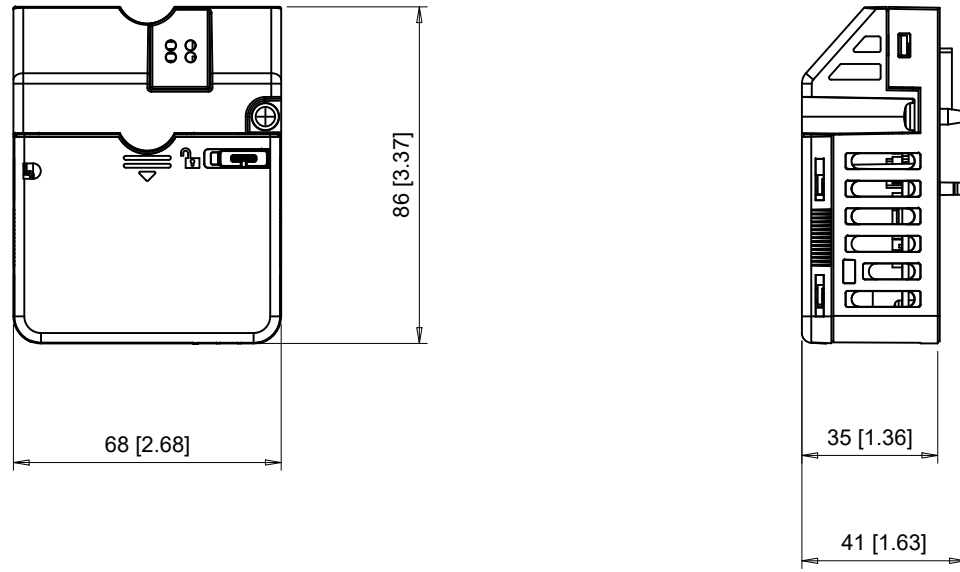

Option Board Carrier with Covers Shown

Option Board Carrier with Covers Removed

YASKAWA

	UNITS	MM [IN]
	SCALE	-

DRWN.	J. MATTAS	9-23-19
CHKD.	J. PIOTROWSKI	10-2-19
TECH.	L. UDDIN	10-21-19
APRV.	J. CAIRO	11-19-19

TITLE	DIMENSION DRAWING GA500 OPTION BOARD CARRIER
-------	---

SIZE	A	PAGE	1 OF 1
DWG.NO.	DD.JOHB.GA50		

REV	0
-----	---