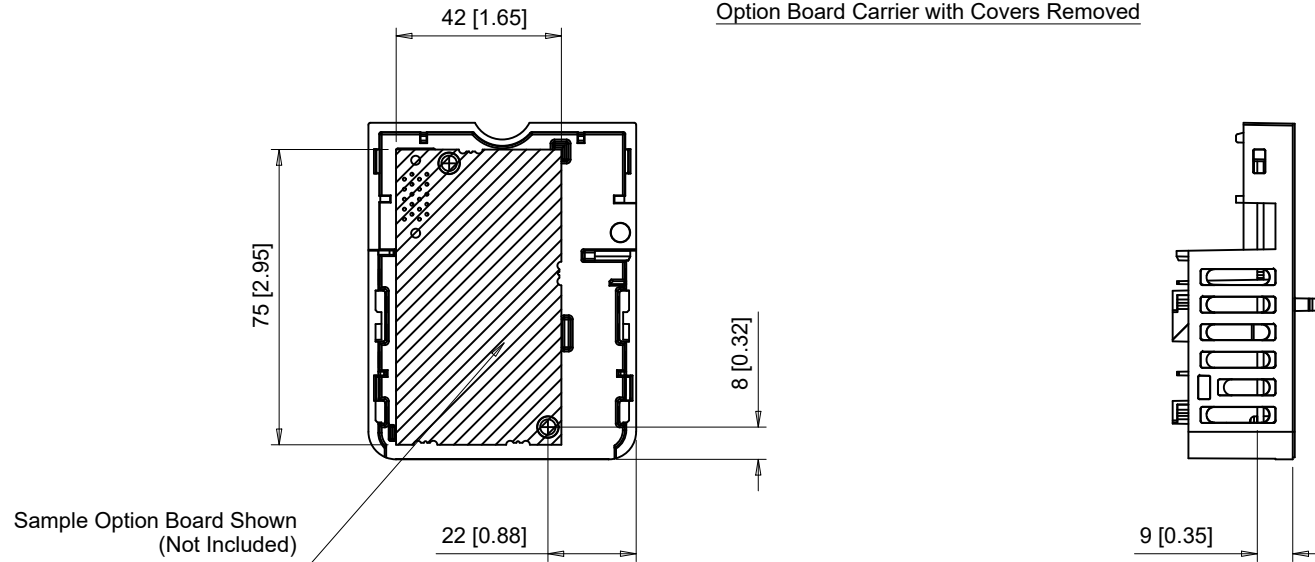

Option Board Carrier with Covers Shown

Option Board Carrier with Covers Removed

YASKAWA

	UNITS	MM [IN]
	SCALE	-

DRWN.	J. MATTAS	9-23-19
CHKD.	J. PIOTROWSKI	10-2-19
TECH.	L. UDDIN	10-21-19
APRV.	J. CAIRO	11-19-19

TITLE	DIMENSION DRAWING GA500 OPTION BOARD CARRIER
-------	---

SIZE	A	PAGE	1 OF 1
DWG.NO.	DD.JOHB.GA50		

REV	0
-----	---