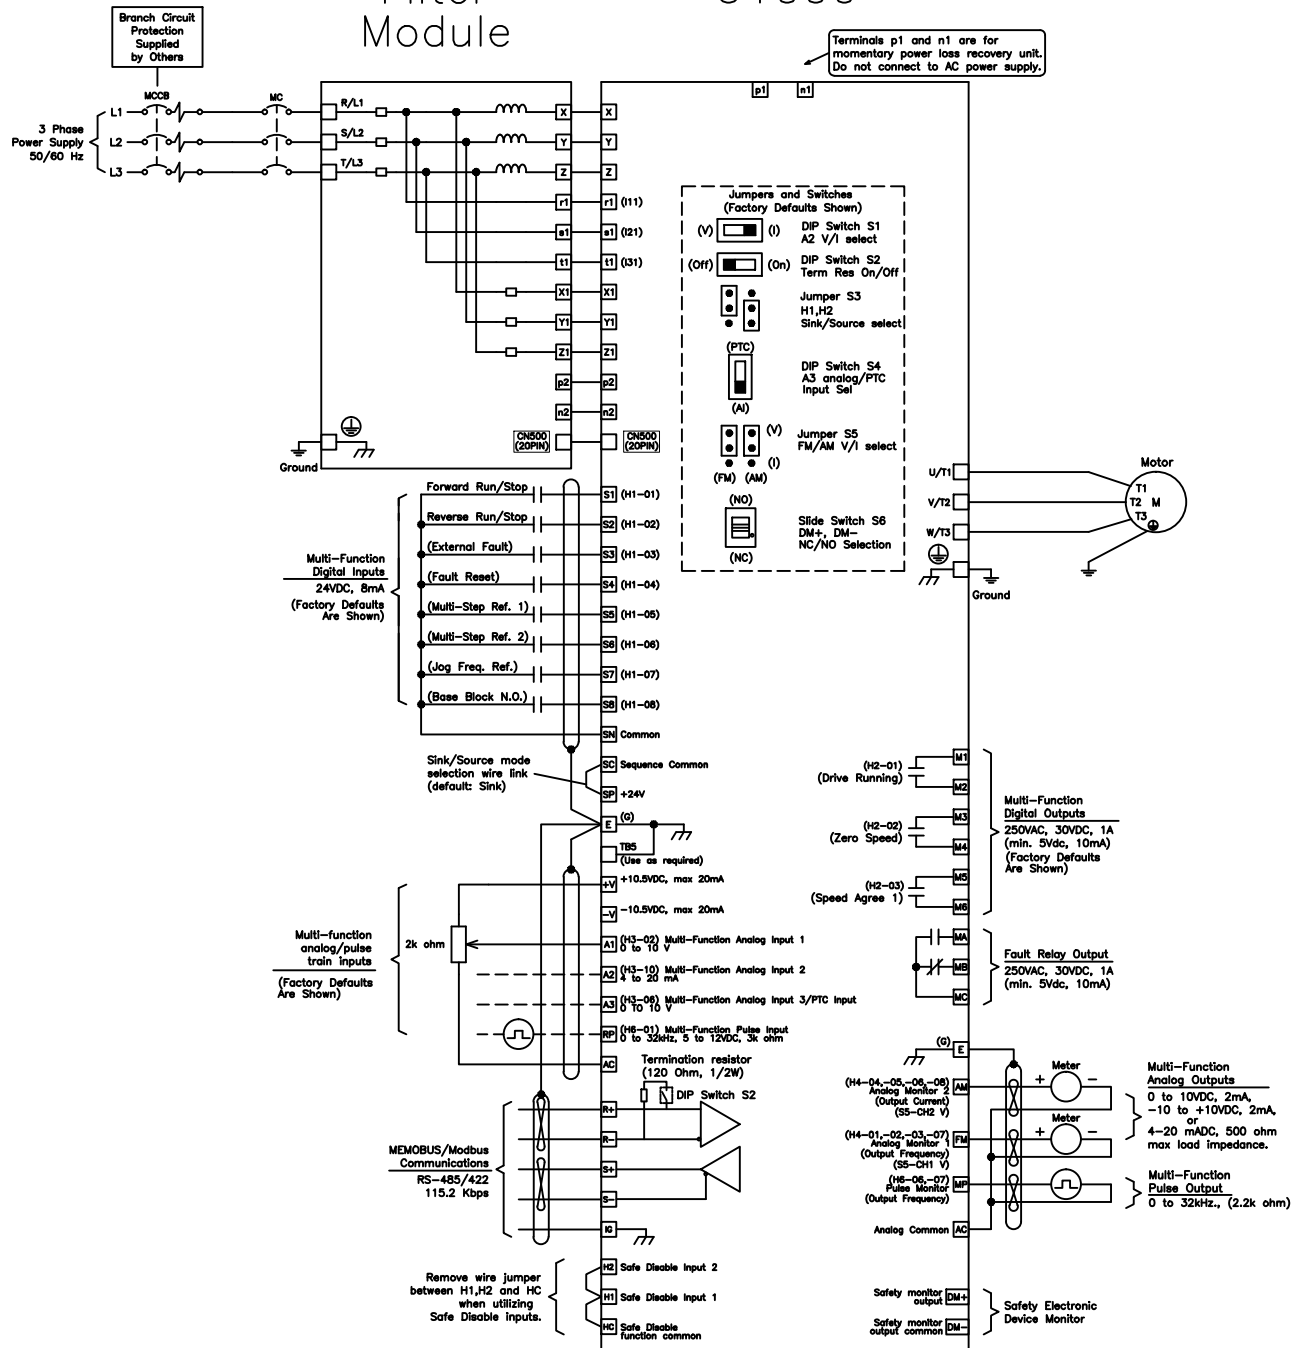

Filter Module

U1000

YASKAWA

DRWN.	J. MATTAS	5-23-17
CHKD.	J. PIOTROWSKI	6-7-17
TECH.	-	-
APRV.	T. UCHINO	6-16-17

TITLE
U1000 DRIVE, FRAME 7
STANDARD CONNECTION DIAGRAM

SIZE	A	PAGE	1 OF 1
DWG.NO.	DS.U1000.02		

REV
0