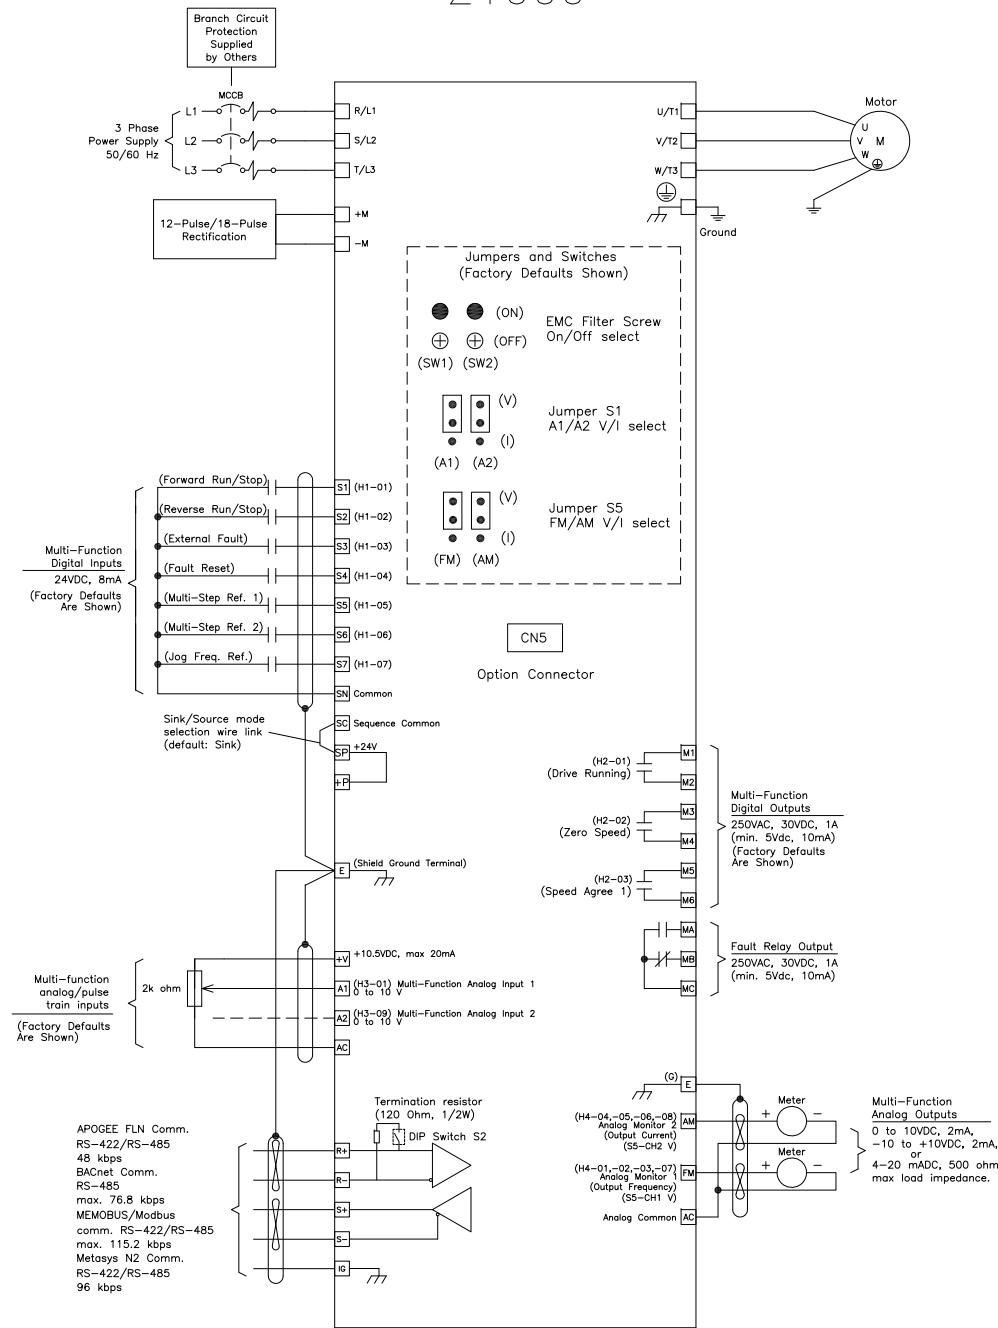

Z1000

YASKAWA

UNITS -
SCALE -

DRWN.	J. MATTAS	8-22-23
CHKD.	J. PIOTROWSKI	8-23-23
TECH.	-	-
APRV.	J. CAIRO	8-23-23

TITLE
Z1000 DRIVE
STANDARD CONNECTION DIAGRAM

SIZE	A	PAGE	1 OF 1	REV	0
DWG.NO.		DS.Z1000.01			