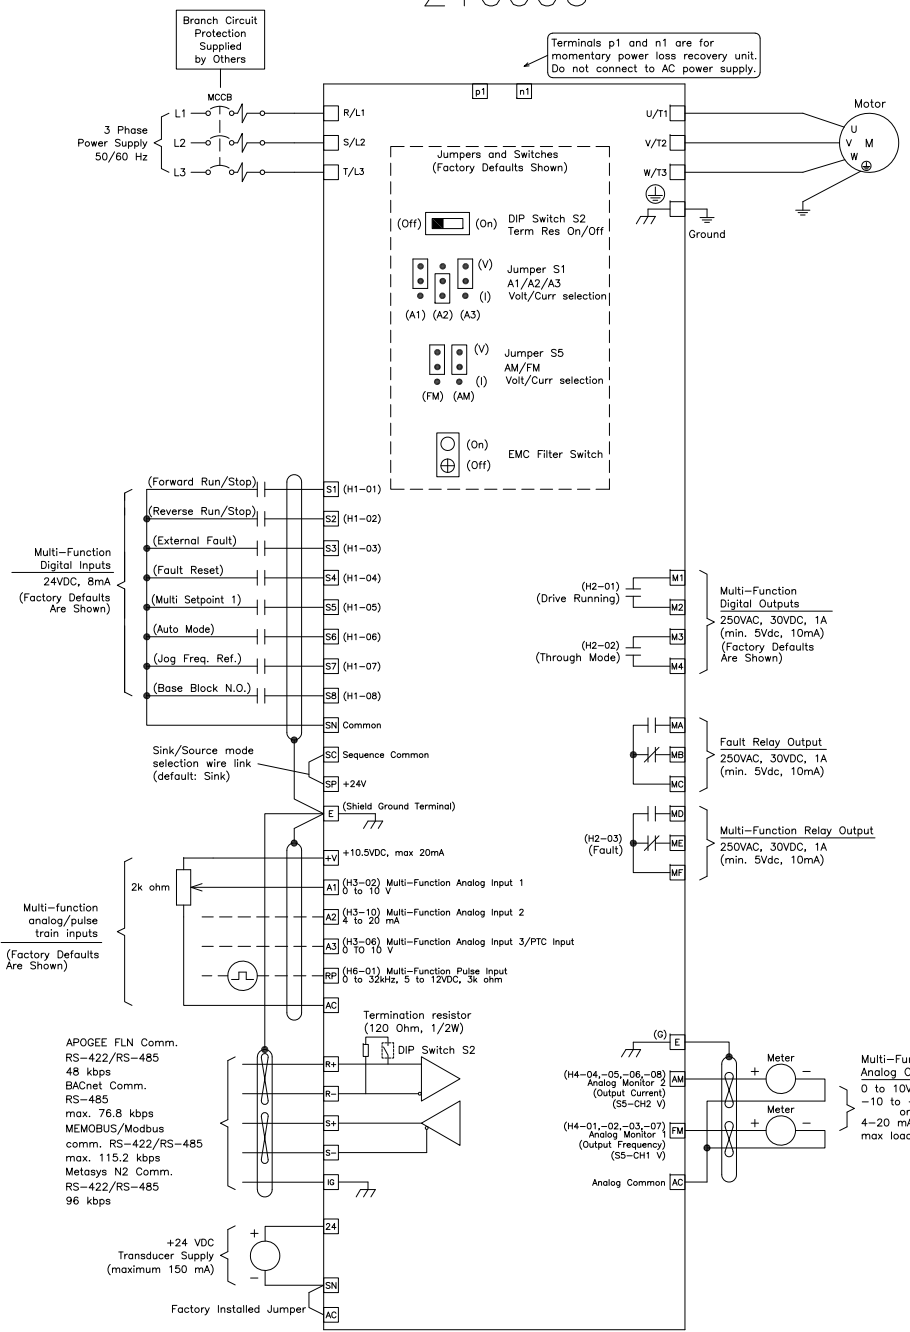

# Z1000U

<b>YASKAWA</b>		DRWN. J. MATTAS	8-18-23	TITLE	SIZE A	PAGE 1 OF 1	REV
		CHKD. J. PIOTROWSKI	8-23-23	Z1000U DRIVE STANDARD CONNECTION DIAGRAM	DWG.NO. DS.Z1000U.01		0
		TECH. -	-				
		SCALE -	APRV. J. CAIRO				8-23-23