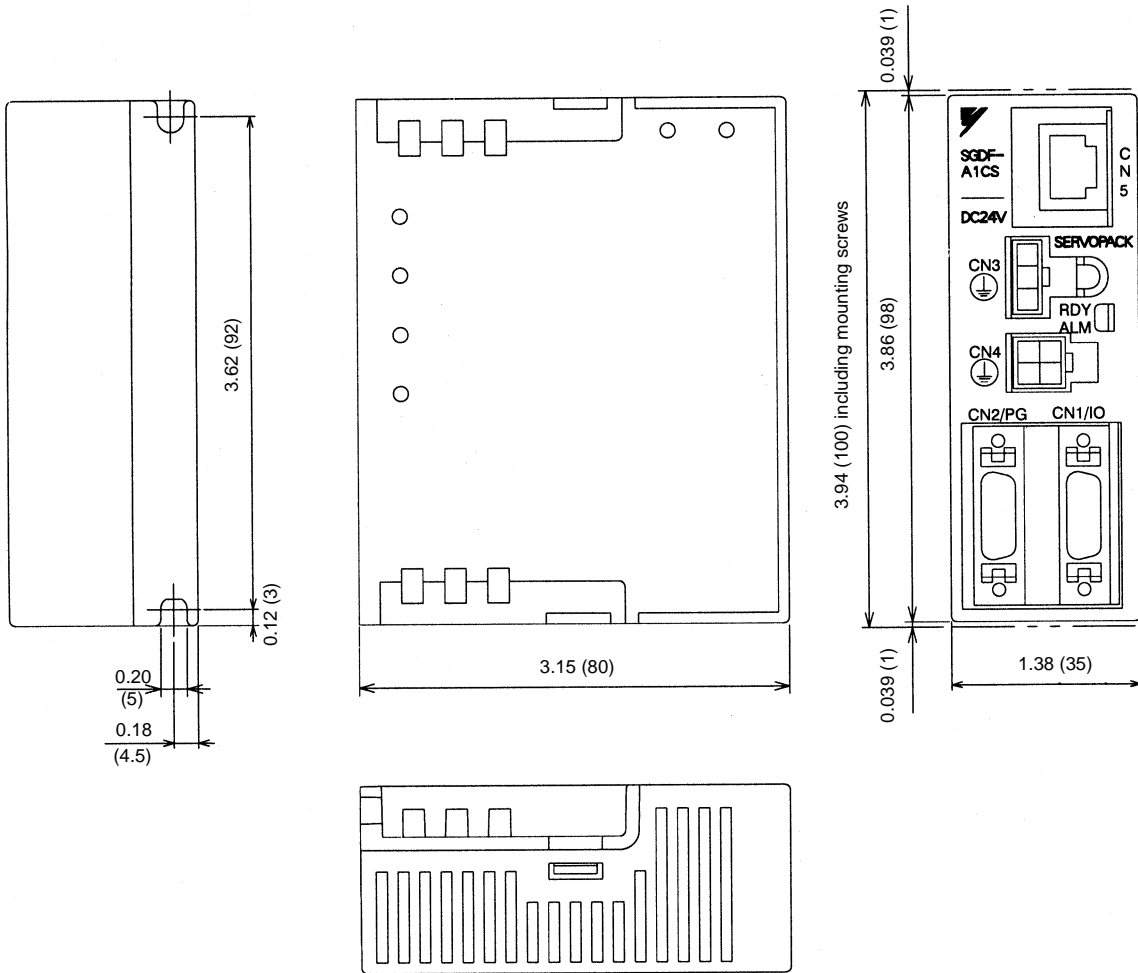

Dimensions in inches (mm)

SGDF

Approx. Mass 0.66lb (0.3kg)