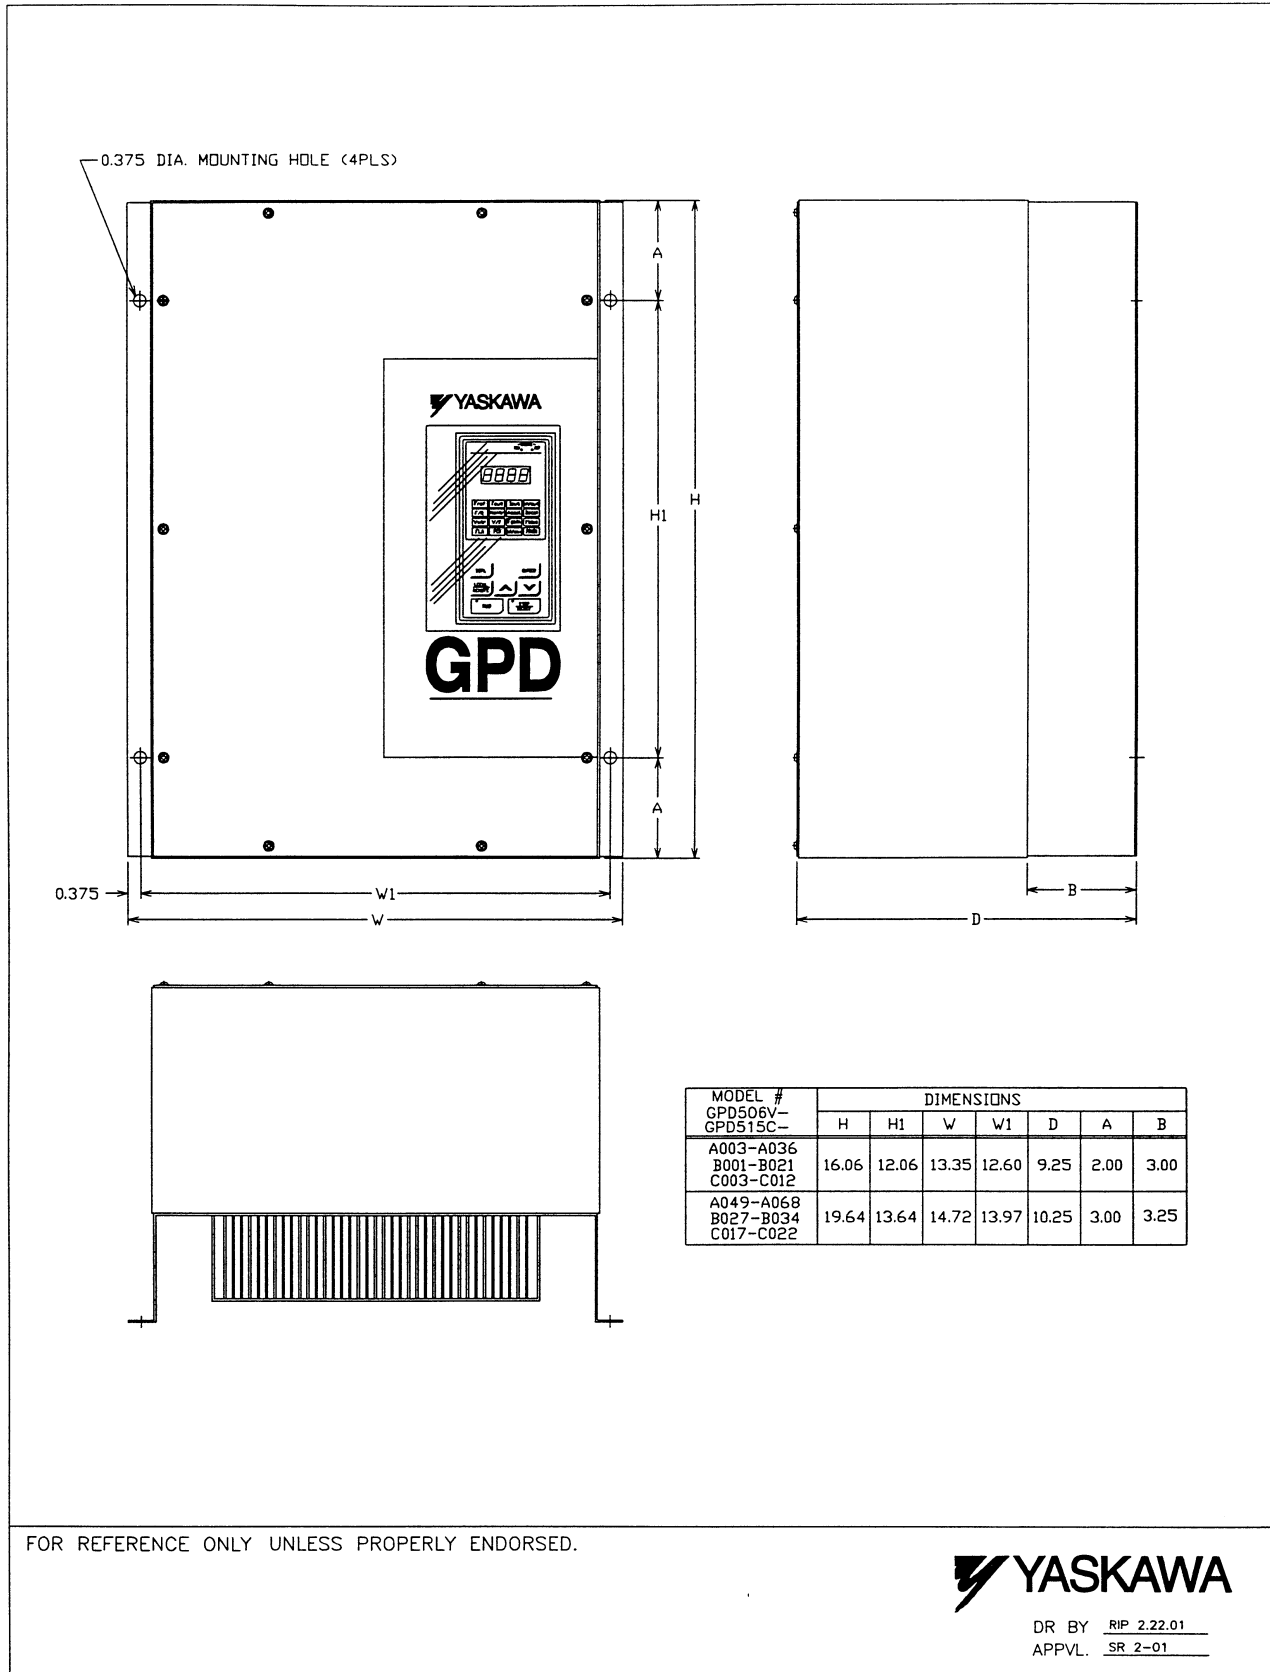

DIMENSIONS: NEMA 12 SKINS WALL MOUNTED

S - 5398B

S - 5398B

FOR REFERENCE ONLY UNLESS PROPERLY ENDORSED.