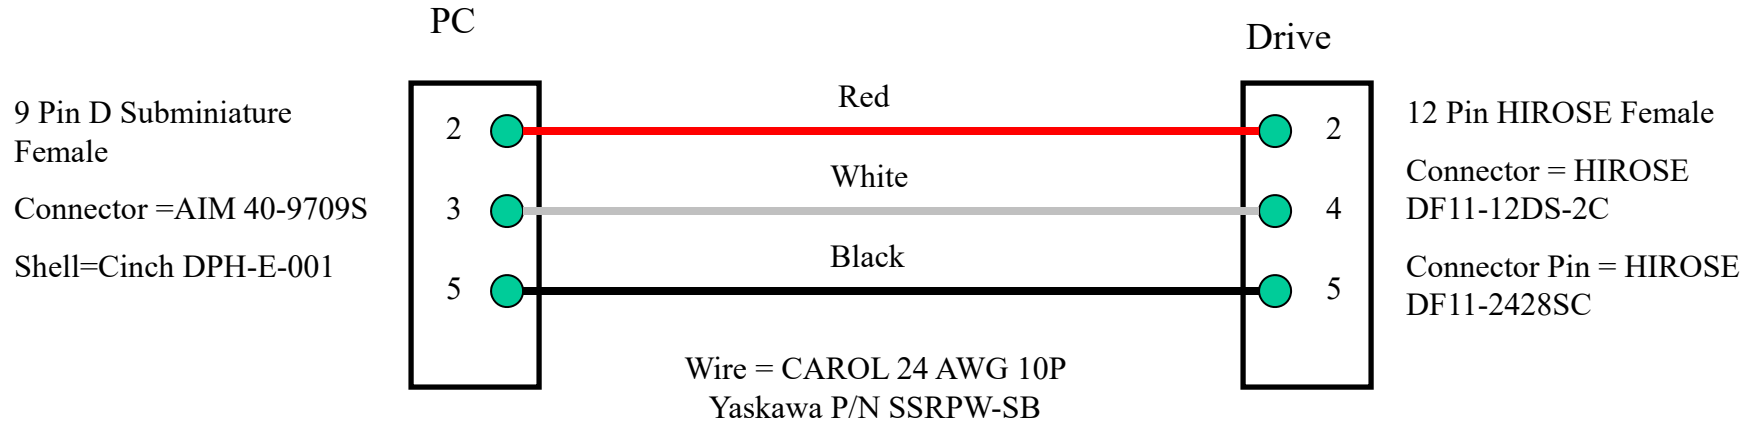

For all 1000-series drives J7, V7, E7, P7, G7, and F7 Drives

PC to Drive Connection Cable UWR00468-2

WD.DW.05

10/24/2023

For G5 Drive

PC to Drive Connection Cable UWR00103-1

View from wiring side
D Subminiature Connector

View from wiring side
HIROSE Connector