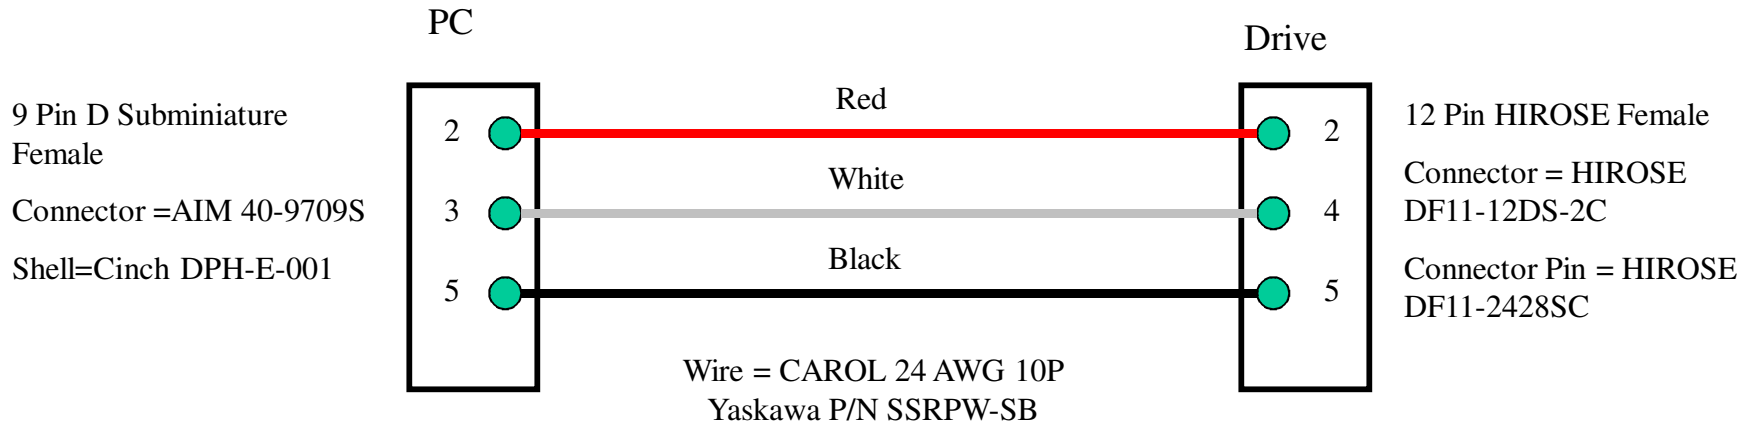

For A1000, J1000, V1000, V1000-4X, J7, V7, E7, P7, G7, and F7 Drives

PC to Drive Connection Cable UWR00468-2

WD.DW.05

05/23/2011

For G5 Drive

PC to Drive Connection Cable UWR00103-1

View from wiring side
D Subminiature Connector

View from wiring side
HIROSE Connector