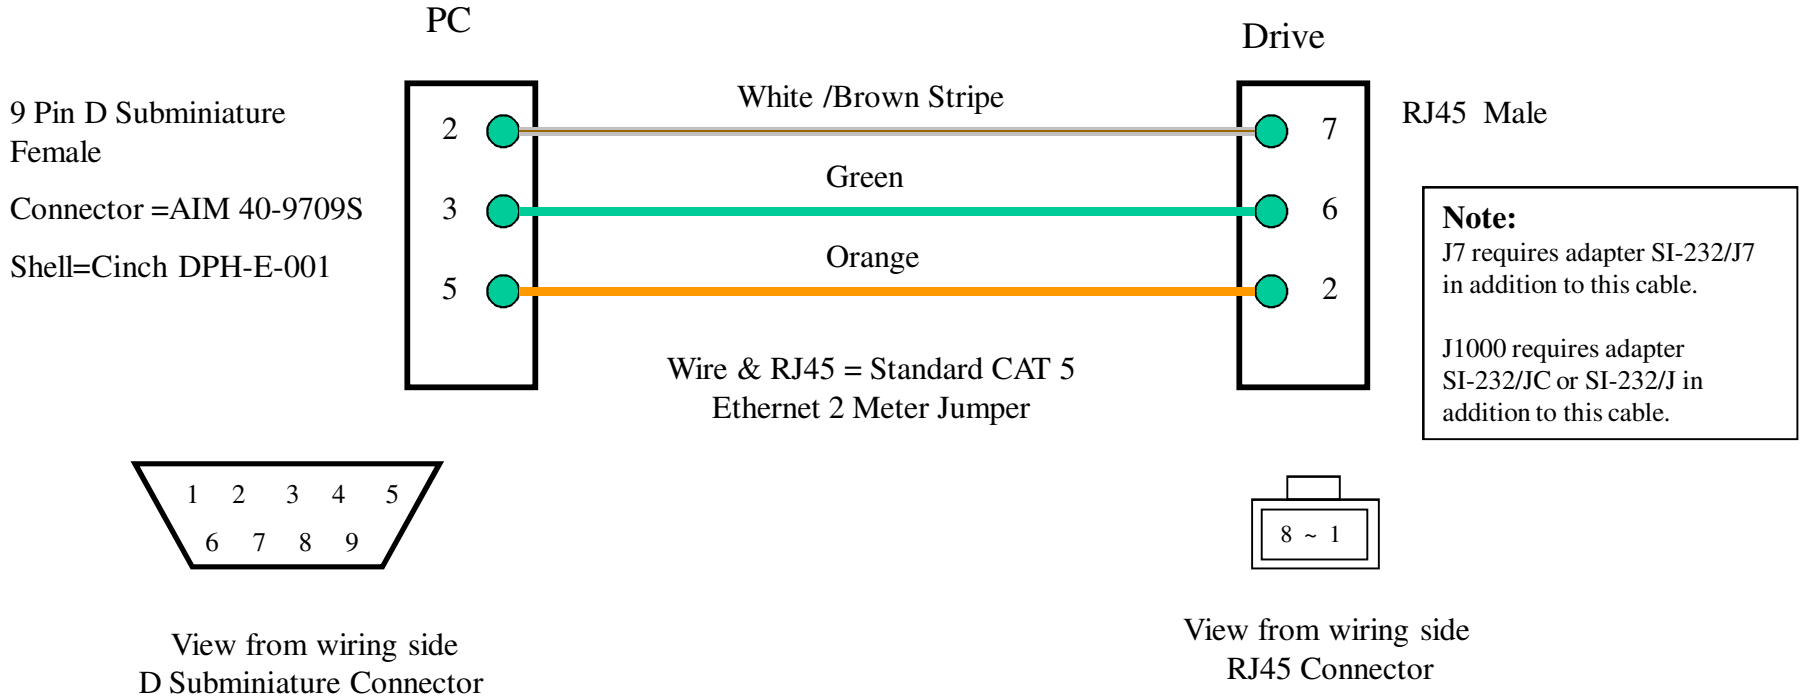

For A1000, J1000, V1000, V1000-4X, J7, V7, E7, P7, G7, and F7 Drives

PC to Drive Connection Cable UWR00468-2

WD.DW.05

05/23/2011

For G5 Drive

PC to Drive Connection Cable UWR00103-1

View from wiring side
D Subminiature Connector

View from wiring side
HIROSE Connector